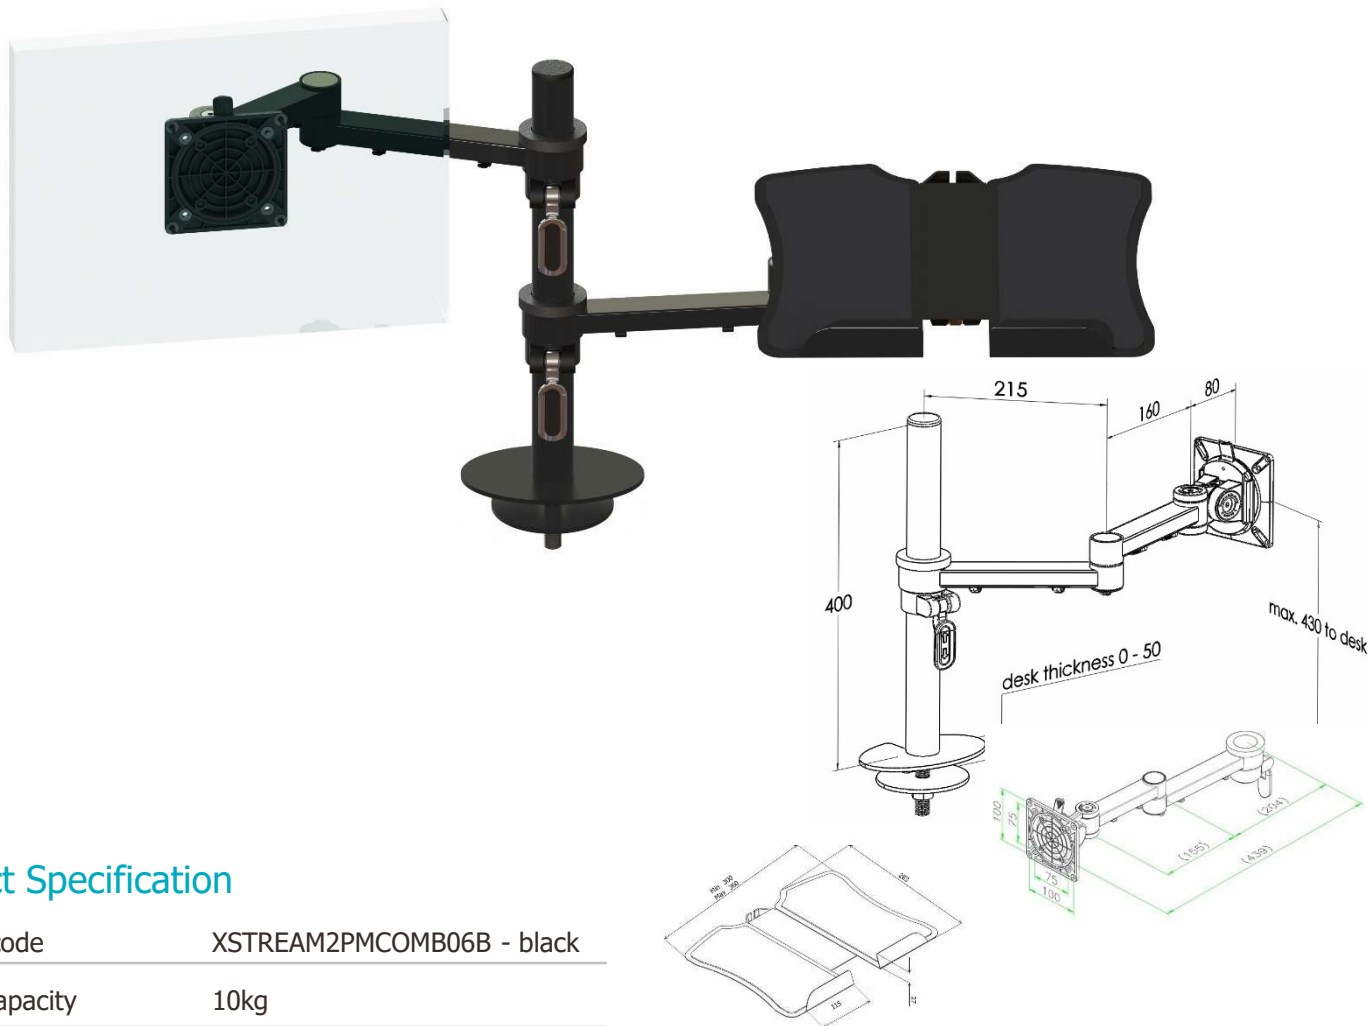

XSTREAM dual beam with through-desk post and laptop attachment

Product Specification

Product code	XSTREAM2PMCOMB06B - black
Weight capacity	10kg
Max screen size	30"
Max forward extension	460mm
VESA	75mm & 100mm VESA compliant
Movement	Height adjustment, tilt, swivel, rotation and reach
Height adjustment	Max height adjustment 380mm from desk top
Fixings	Supplied with through-desk fixing for 0-50mm thick desk

Additional Information

Two dual beam arms with manual height adjustment

Laptop holder attachment with VESA fitting

Additional +/- 70mm available with ratchet mechanism

Lockable quick release VESA function

Compact – folds back into a space of 40mm

Silver – XSTREAM2PMCOMB06S - RAL code 9006

White – XSTREAM2PMCOMB06W - RAL code 9010

Black – XSTREAM2PMCOMB06B - RAL code 9005

Ergo
01235 773373
www.ergoldt.co.uk
sales@ergoldt.co.uk

XSTREAM dual beam with through-desk post and laptop attachment

Product Dimensions

Product code	XSTREAM2PMCOMB06
Clamp	Max desk depth 50mm
Post	400mm
Arms	Max 460mm extension
VESA	75mm & 100mm VESA compliant
Height adjustment	Max height adjustment 300mm
Tilt	85 degrees up / 85 degrees down (170 degrees total)
Laptop holder	W: 300mm-360mm, D: 283mm