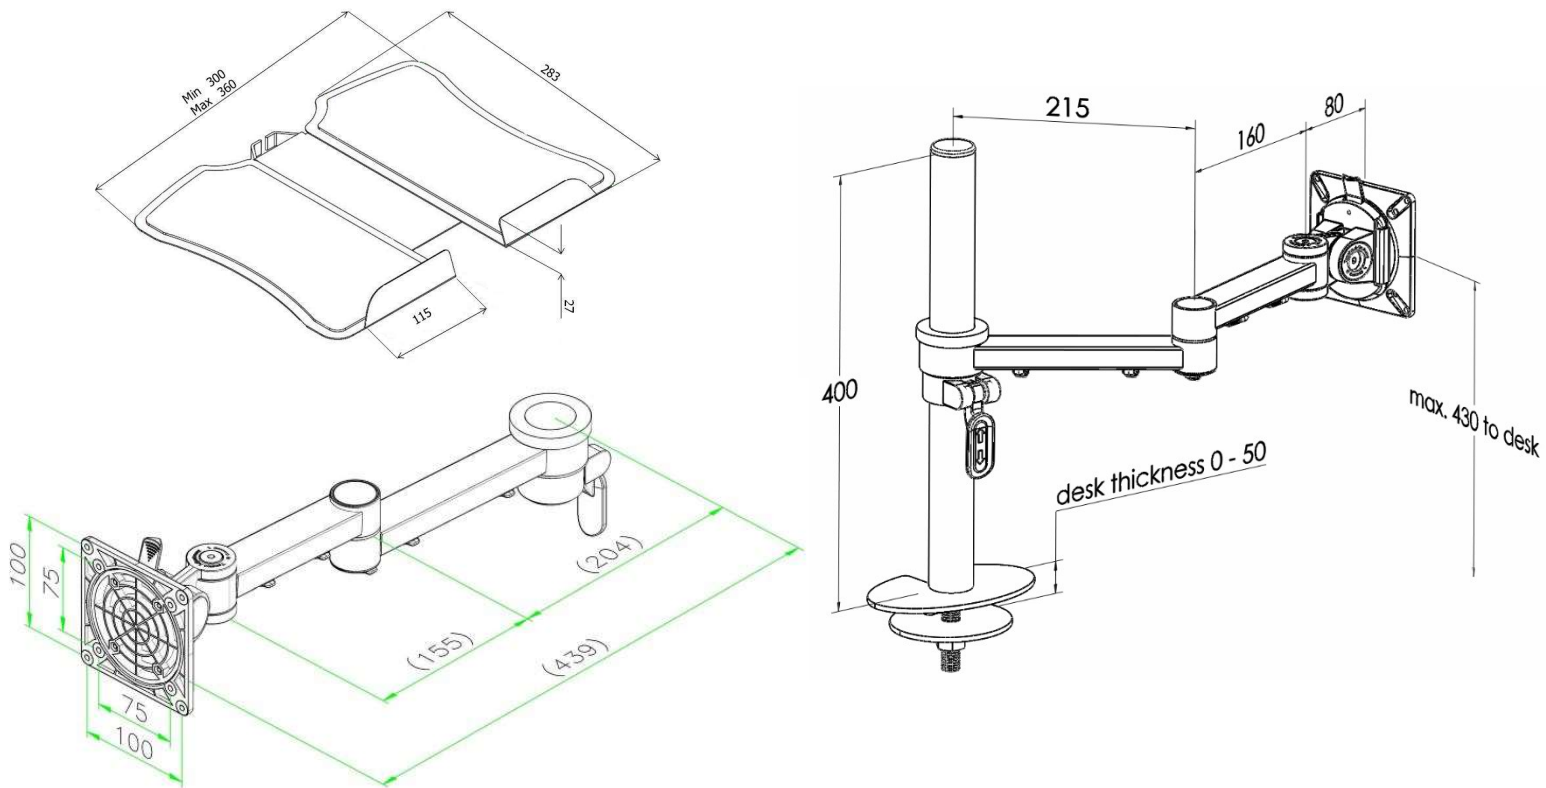

XSTREAM dual beam with through-desk post and laptop attachment

Product Specification

Product code	XSTREAM2PMCOMB06B - black
Weight capacity	10kg
Max screen size	30"
Max forward extension	460mm
VESA	75mm & 100mm VESA compliant
Movement	Height adjustment, tilt, swivel, rotation and reach
Height adjustment	Max height adjustment 380mm from desk top
Fixings	Supplied with through-desk fixing for 0-50mm thick desk

Additional Information

Two dual beam arms with manual height adjustment

Laptop holder attachment with VESA fitting

Additional +/- 70mm available with ratchet mechanism

Lockable quick release VESA function

Compact – folds back into a space of 40mm

Silver – XSTREAM2PMCOMB06S - RAL code 9006

White – XSTREAM2PMCOMB06W - RAL code 9010

Black – XSTREAM2PMCOMB06B - RAL code 9005

Ergo
01235 773373
www.ergoldt.co.uk
sales@ergoldt.co.uk

XSTREAM dual beam with through-desk post and laptop attachment

Product Dimensions

Product code	XSTREAM2PMCOMB06
Clamp	Max desk depth 50mm
Post	400mm
Arms	Max 460mm extension
VESA	75mm & 100mm VESA compliant
Height adjustment	Max height adjustment 300mm
Tilt	85 degrees up / 85 degrees down (170 degrees total)
Laptop holder	W: 300mm-360mm, D: 283mm